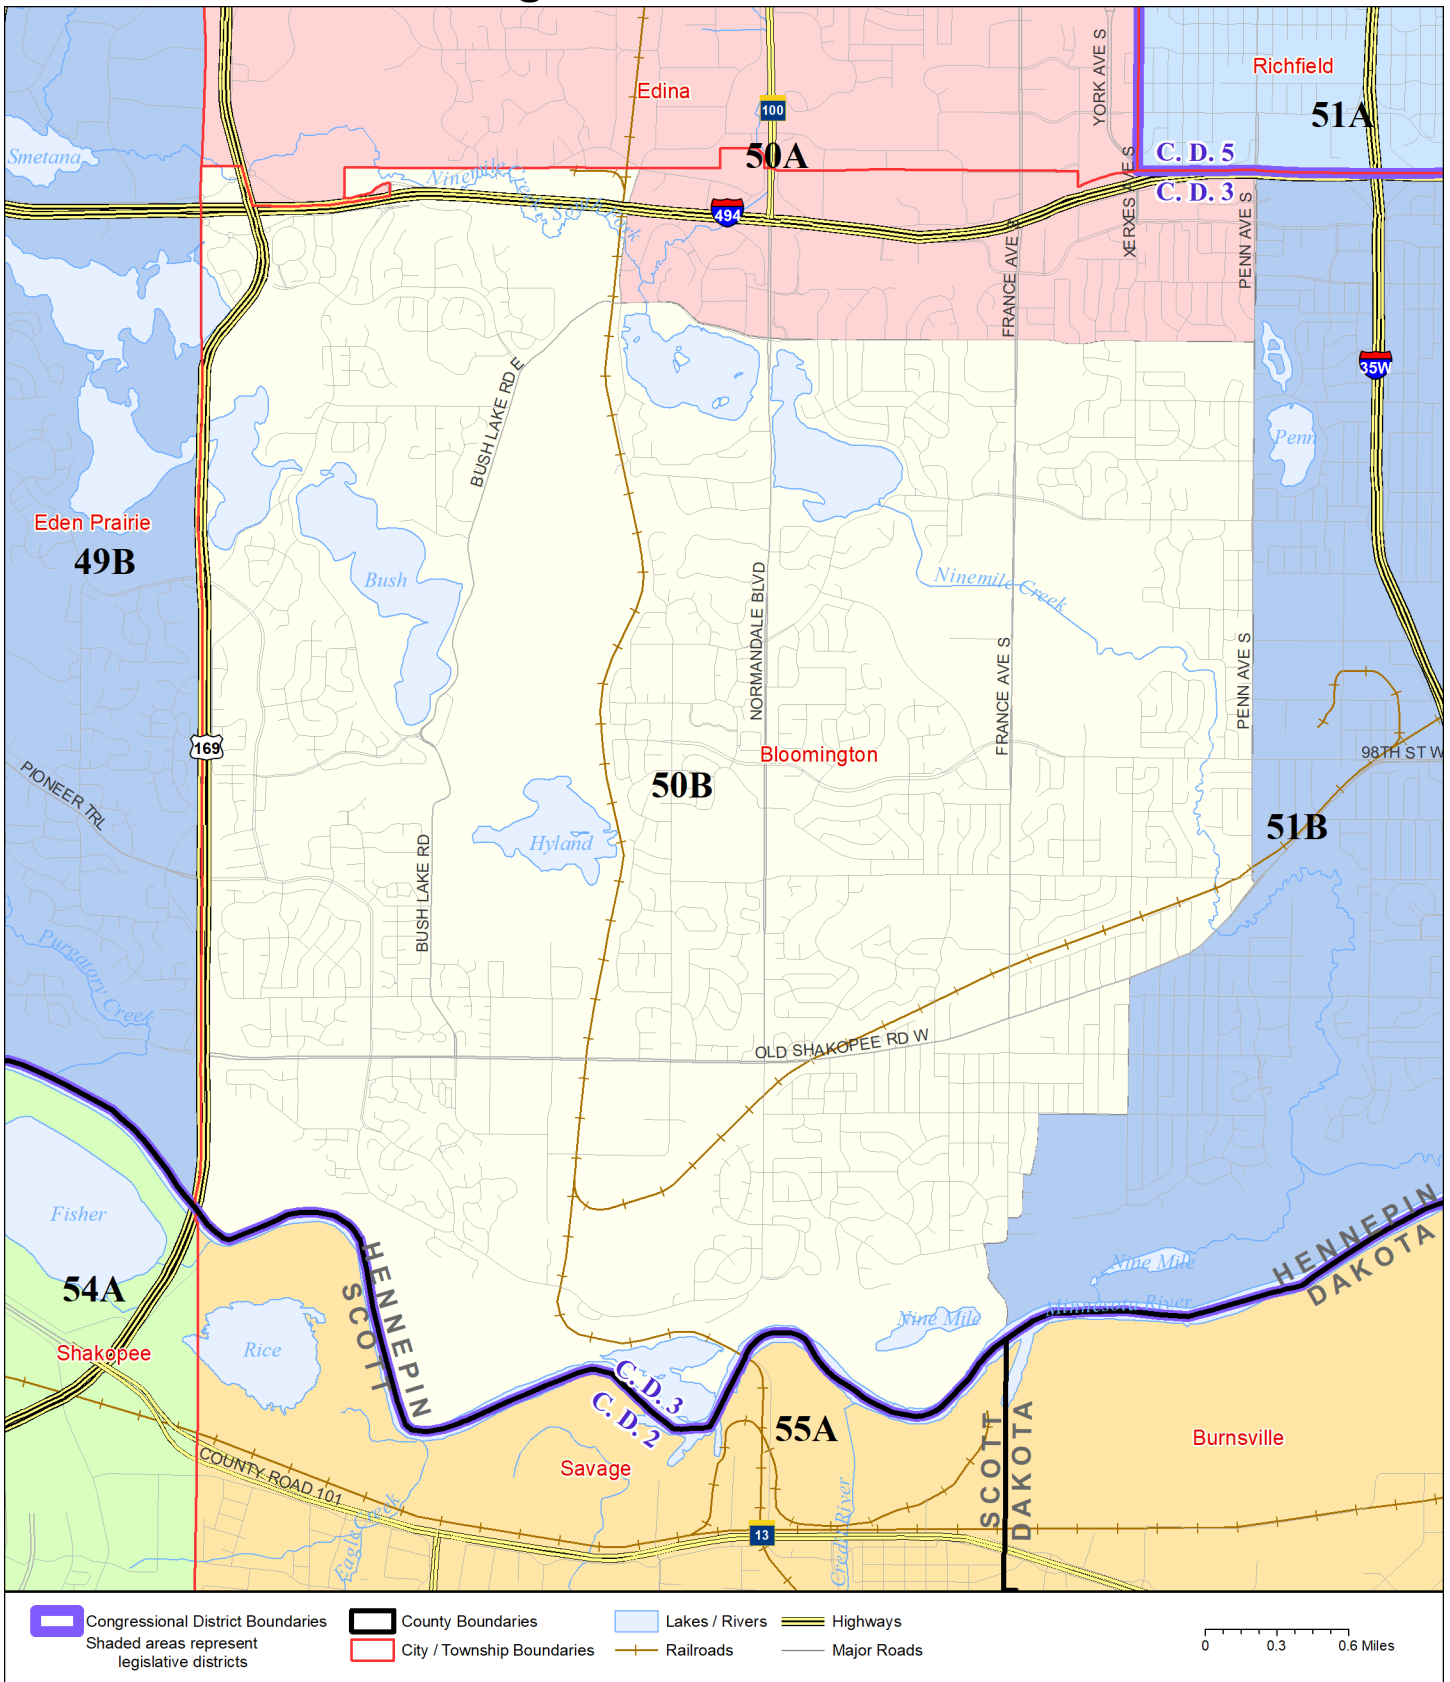

# Legislative District 50B

Published by Office of the Minnesota Secretary of State, Elections Division. Current as of February 2022. Look up districts & polling places at <https://pollfinder.sos.state.mn.us>

## About this map

This map shows the Congressional and Legislative Districts ordered by the Special Redistricting Panel in the matter of *Wattson, et al. v. Simon, et al*, No. A21-0243 and A21-0546, on February 15, 2022, as modified by 2022 Session Laws Chapter 92, as corrected under *Minnesota Statutes* 2.91, subd. 2, or as adjusted under *Minnesota Statutes* 204B.146, subd. 3. Boundaries from LCC-GIS derived from U.S. Census. Road data is from Mn/DOT and U.S. Census (Statewide) and NCompass (Metro). Rail data is from Mn/DOT. Water data is from MN DNR.

## **District Description**

Territory of Minnesota Legislative District 50B:

- This area in Hennepin County:
  - These precincts in Bloomington:
    - BLOOMINGTON W-1 P-06
    - BLOOMINGTON W-1 P-07
    - BLOOMINGTON W-2 P-08
    - BLOOMINGTON W-2 P-09
    - BLOOMINGTON W-2 P-10
    - BLOOMINGTON W-2 P-11
    - BLOOMINGTON W-2 P-12
    - BLOOMINGTON W-2 P-13
    - BLOOMINGTON W-2 P-14
    - BLOOMINGTON W-2 P-15
    - BLOOMINGTON W-3 P-16
    - BLOOMINGTON W-3 P-17
    - BLOOMINGTON W-3 P-19
    - BLOOMINGTON W-3 P-20
    - BLOOMINGTON W-3 P-21